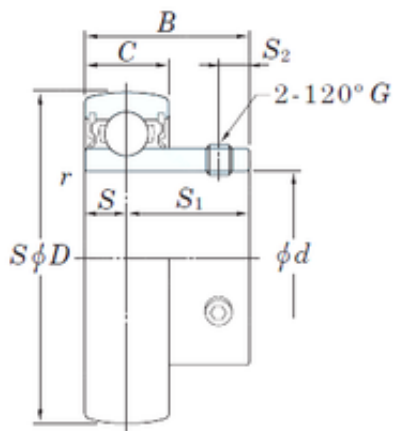

### Asahi Spherical Insert Ball Bearing KOYO UC Pillow Block Bearing UC206 UC Bearing UC207 UC208

Bearing No. UC206

Size	30x62x38.1 mm
Bore Diameter	30 mm
Outer Diameter	62 mm
Width	38,1 mm
d	30 mm
D	62 mm
B	38,1 mm
C	19 mm
S1	22,2 mm
r min.	1 mm
S	15,9 mm
S2	6 mm
Thread (G)	M6 × 0,75
Weight	0,32 Kg
Basic dynamic load rating (C)	19,5 kN
Basic static load rating (C0)	11,3 kN
Category	Bearings
Inventory	0.0
Manufacturer Name	KOYO
Minimum Buy Quantity	N/A
Weight / Kilogram	0
Product Group	M06110

UC206 Bearing 2D drawings and 3D CAD models