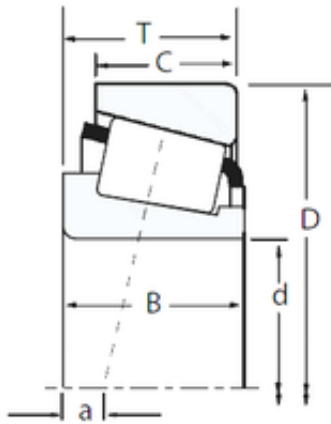

China 608z Bearing Supplier

tapered roller bearing 30305 timken bearing
30305-A size 25x62x19.5mm with price list

Bearing No. 30305

Size	25x62x18.25 mm
Bore Diameter	25 mm
Outer Diameter	62 mm
Width	18,25 mm
d	25 mm
D	62 mm
T	18,25 mm
B	17 mm
C	15 mm
R	1,5 mm
r	1,5 mm
Weight	0,26 Kg
Dynamic load rating radial (C)	53,8 kN
Calculation factor (e)	0,3

30305 Bearing 2D drawings and 3D CAD models