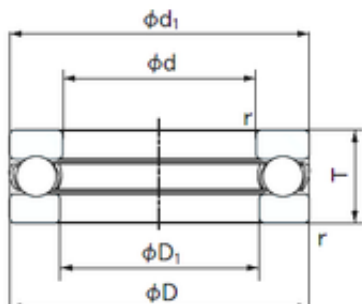

### NSK Koyo NACHI SKF Auto Parts of Thrust Ball Bearing 51152 51205 51218 51156 51206 51220 Thrust Bearings Size Chart

Bearing No. 51152

|                               |               |
|-------------------------------|---------------|
| Size                          | 260x320x45 mm |
| Bore Diameter                 | 260 mm        |
| Outer Diameter                | 320 mm        |
| Width                         | 45 mm         |
| d                             | 260 mm        |
| D                             | 320 mm        |
| T                             | 45 mm         |
| d1                            | 317 mm        |
| r min.                        | 1.5 mm        |
| D1                            | 263 mm        |
| Weight                        | 7.94 Kg       |
| Basic dynamic load rating (C) | 232 kN        |
| Basic static load rating (C0) | 990 kN        |
| (Grease) Lubrication Speed    | 800 r/min     |